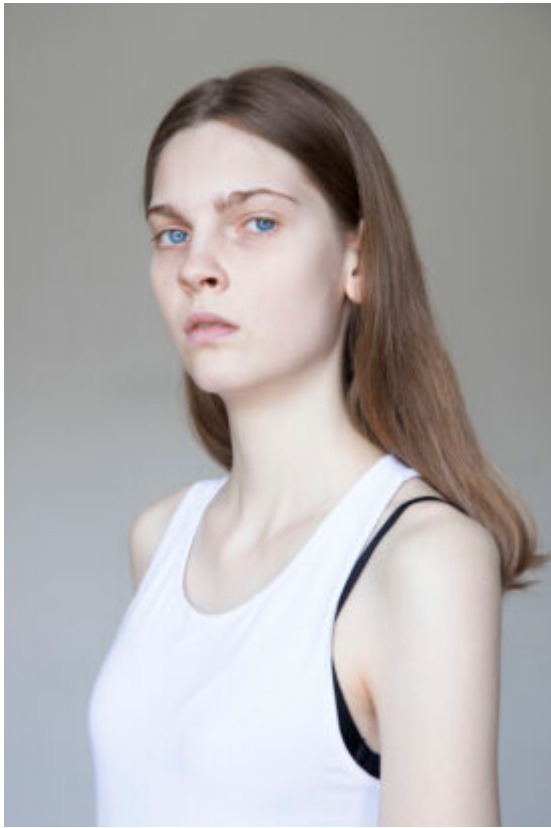

# TRUE MODELS

**Lera Puzhaeva**

178 | 83 / 60 / 88 / 39.5 | Dark Blond / Blue

# TRUE MODELS